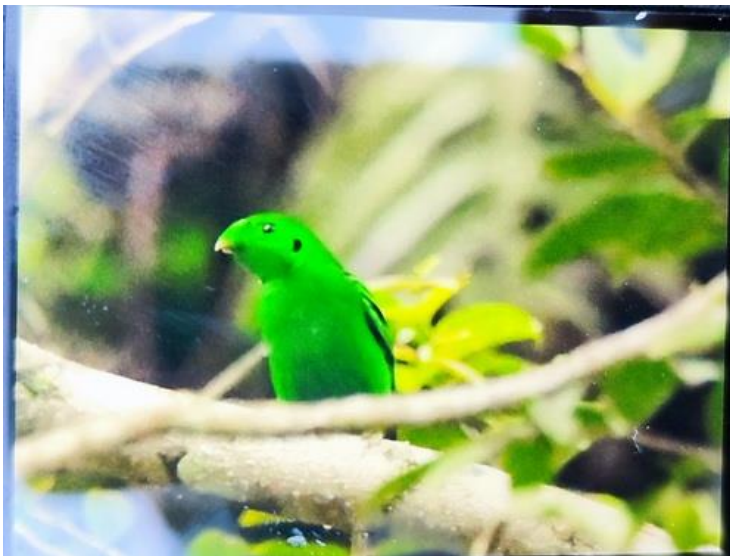

Hose's Broadbill

© Chang Fen Zhen

Liu Chih Fen and friends were birding in Kuching, Sarawak in 2013, this year they returned for some specialties and also making a day trip to Tambunan hide for the Bulwer's Pheasant. Lucky enough we had very good weather for entire journey and managed to get most of our key species ~ **Dulit Frogmouth, Bornean Frogmouth, Black Oriole, Hose's Broadbill, Blue-banded Pitta, Mountain Serpent Eagle, Whitehead's Spiderhunter, Black-throated Wren-babbler, Malaysian Rail Babbler, Crested Shrikejay, Hook-billed Bulbul, White-necked Babbler, Bulwer's Pheasant** and 02 unexpected rare birds in this region ~ the **Fruithunter & Malaysian Honeyguide**.

Bulwer's Pheasant (female)

Red-breasted Partridge

Crimson-headed Partridge

Bornean Bulbul

Mountain Barbet

Dayak Blue Flycatcher

Bornean (Black-sided) Flowerpecker

Bornean Banded Kingfisher

Cream-eyed Bulbul

Malaysian Rail Babbler

Malaysian Honeyguide

Hook-billed Bulbul

Crested Shrikejay

Crested Partridge

Eyebrowed Wren-babbler

Rufous-collared Kingfisher

Finsch's Bulbul

White-crowned Hornbill

Rhinoceros Hornbill

Black-&-yellow Broadbill

Banded Broadbill

Green Broadbill

Dusky Broadbill

Black-&-red Broadbill